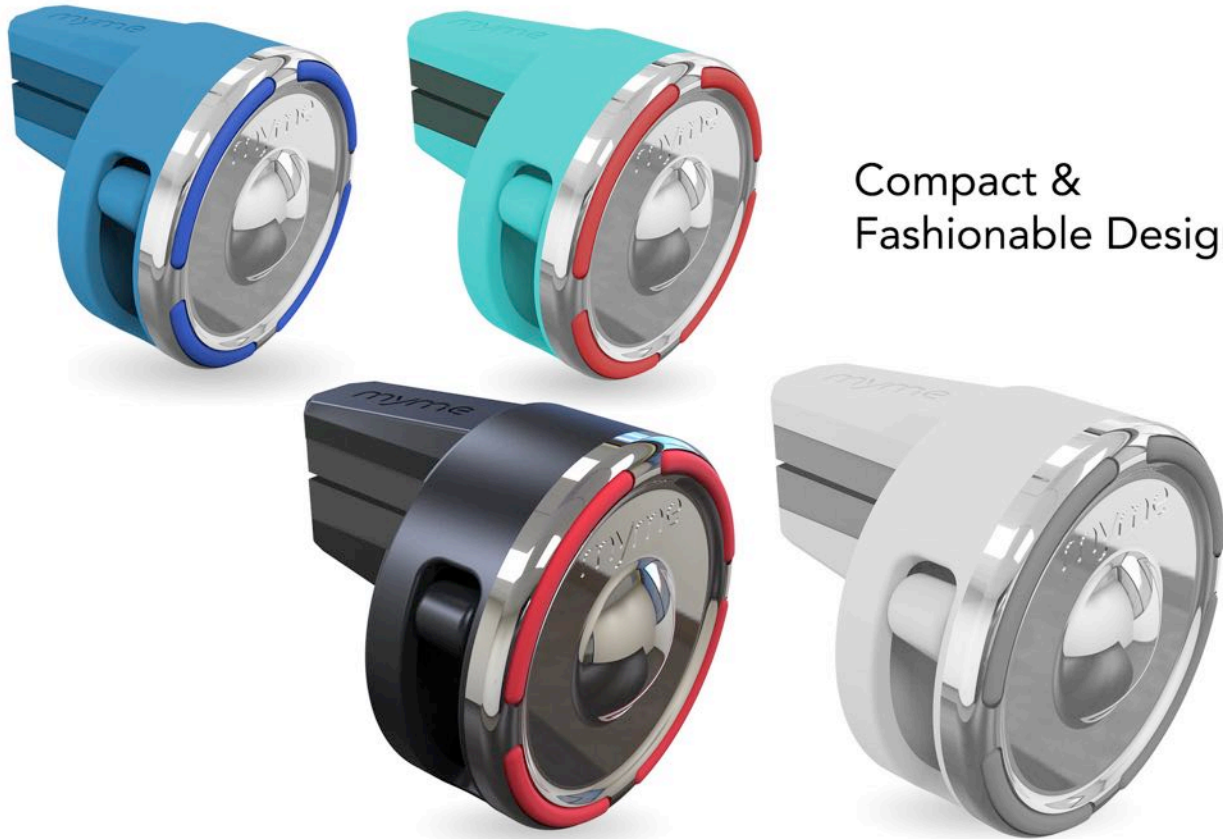

Unity Cradle 23 mini

360° rotation

Easy Installation

Strong Suction

- Elegant and stylish design!
- Portable and lightweight
- One hand Easy and fast installation
- Reusable: Simply wash the silicone tape with water to regain adhesiveness

Unity Cable 23

The **Unity Cables** magnetic joint is the easiest way to keep your cable within reach in your car, home or office.

5
feet long

Compatibilities:

Lightning

Type C

Micro USB

Ensure your cable stays in the right place any time.

Adapter to use you cable at any place!

Unity Air Vent Holder 23

The **Unity Air Vent Holder** keep your device in place while still allowing you the freedom to use your device horizontally or vertically. Best of all, its design fits most cars without impeding visibility.

Switch Lock

One touch switcher allows you to lock and release the holder with just a push of a finger.

Smart Elegant Design

Unity Universal Cradle

Works with any phone, on any surface , anywhere!

Universal
Magnetic Pivot