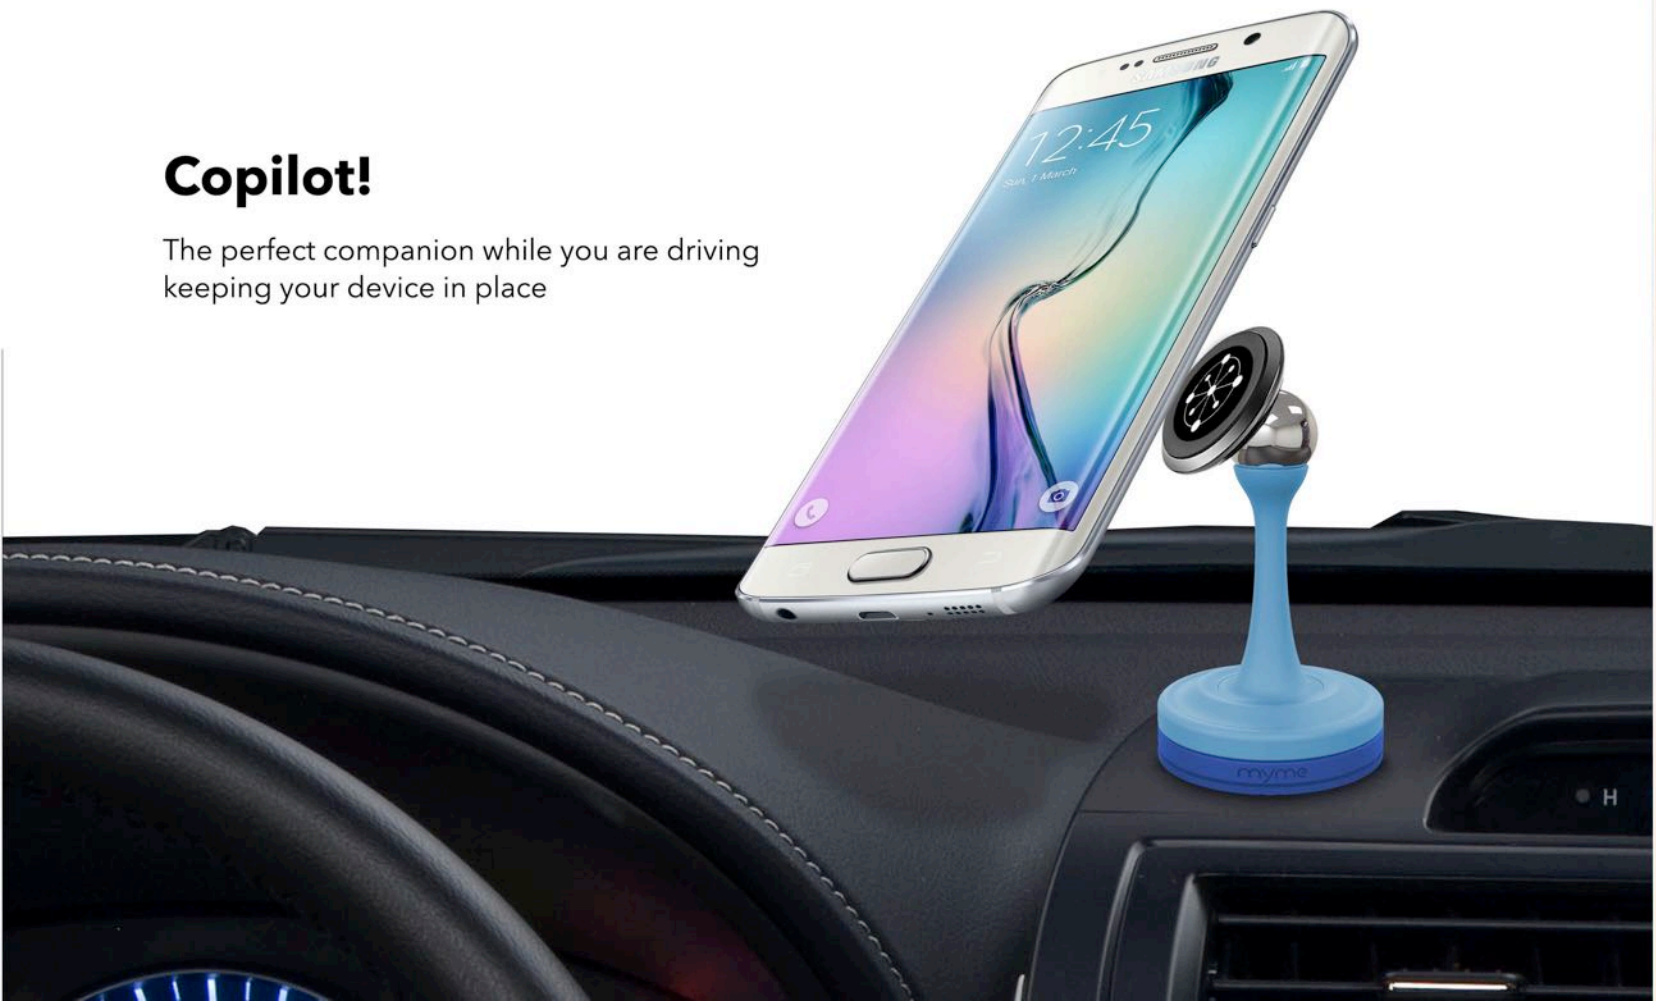

UNITY
SYSTEM

CAR | HOME | OFFICE | ANYWHERE!

Discover the endless possibilities of the Unity System!

Versatility 360° rotation

The smart design, lets you choose a horizontal or vertical angle, with 360° flexibility!

Copilot!

The perfect companion while you are driving keeping your device in place

Hands-Free!

Make it possible to play games, use Facetime, Youtube and record videos while charging.

Useful

Anywhere, Anytime!