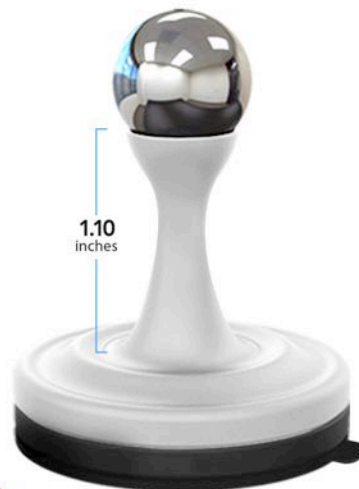

Raised Bezel

Screen protection.

Use it with included round metal plate

Stylish case made of two formidable materials molded together for ultimate slim protection.

Unity Cradle 23

Keeps your smartphone secure and within reach.

360° degrees

Versatile ball joint allows multiple viewing angles.

Vertically or Horizontally

Can be used vertically or horizontally for optimal viewing.

Stability

Suction cup fits most surface.

Unity Cradle 23

Unity Cradle 23 mini

360° rotation

Easy Installation

Strong Suction

- Elegant and stylish design!
- Portable and lightweight
- One hand Easy and fast installation
- Reusable: Simply wash the silicone tape with water to regain adhesiveness