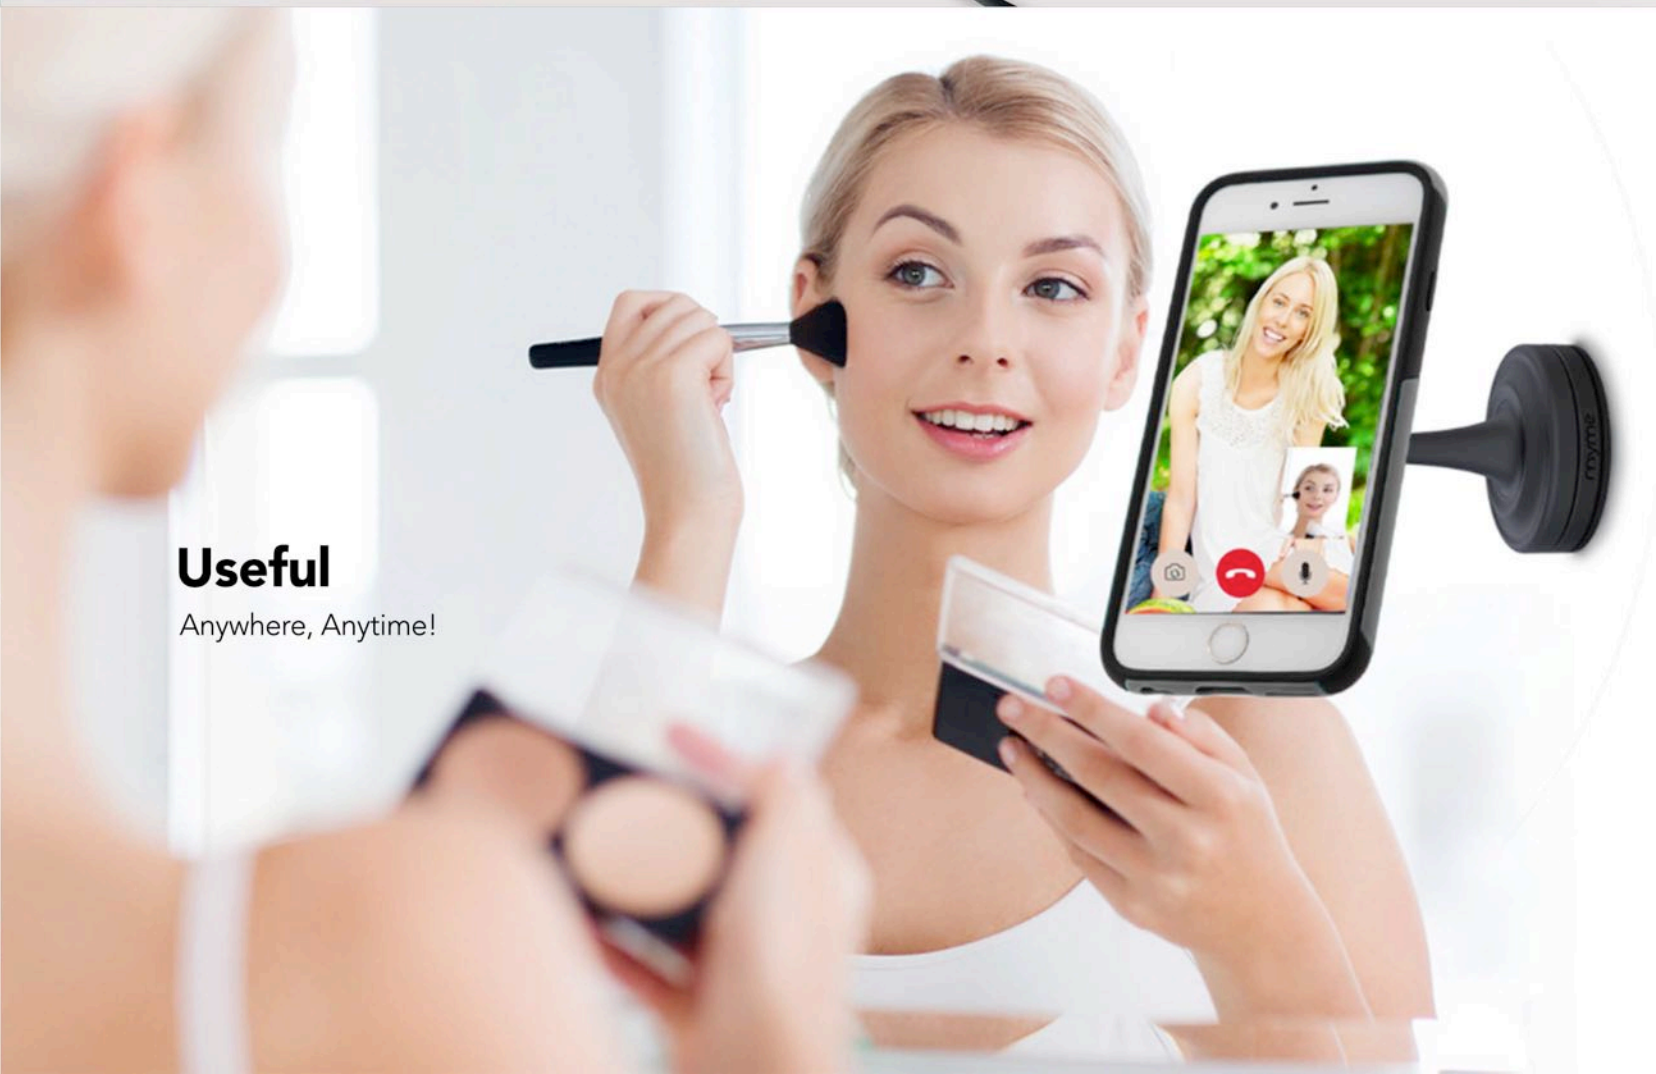

Useful

Anywhere, Anytime!